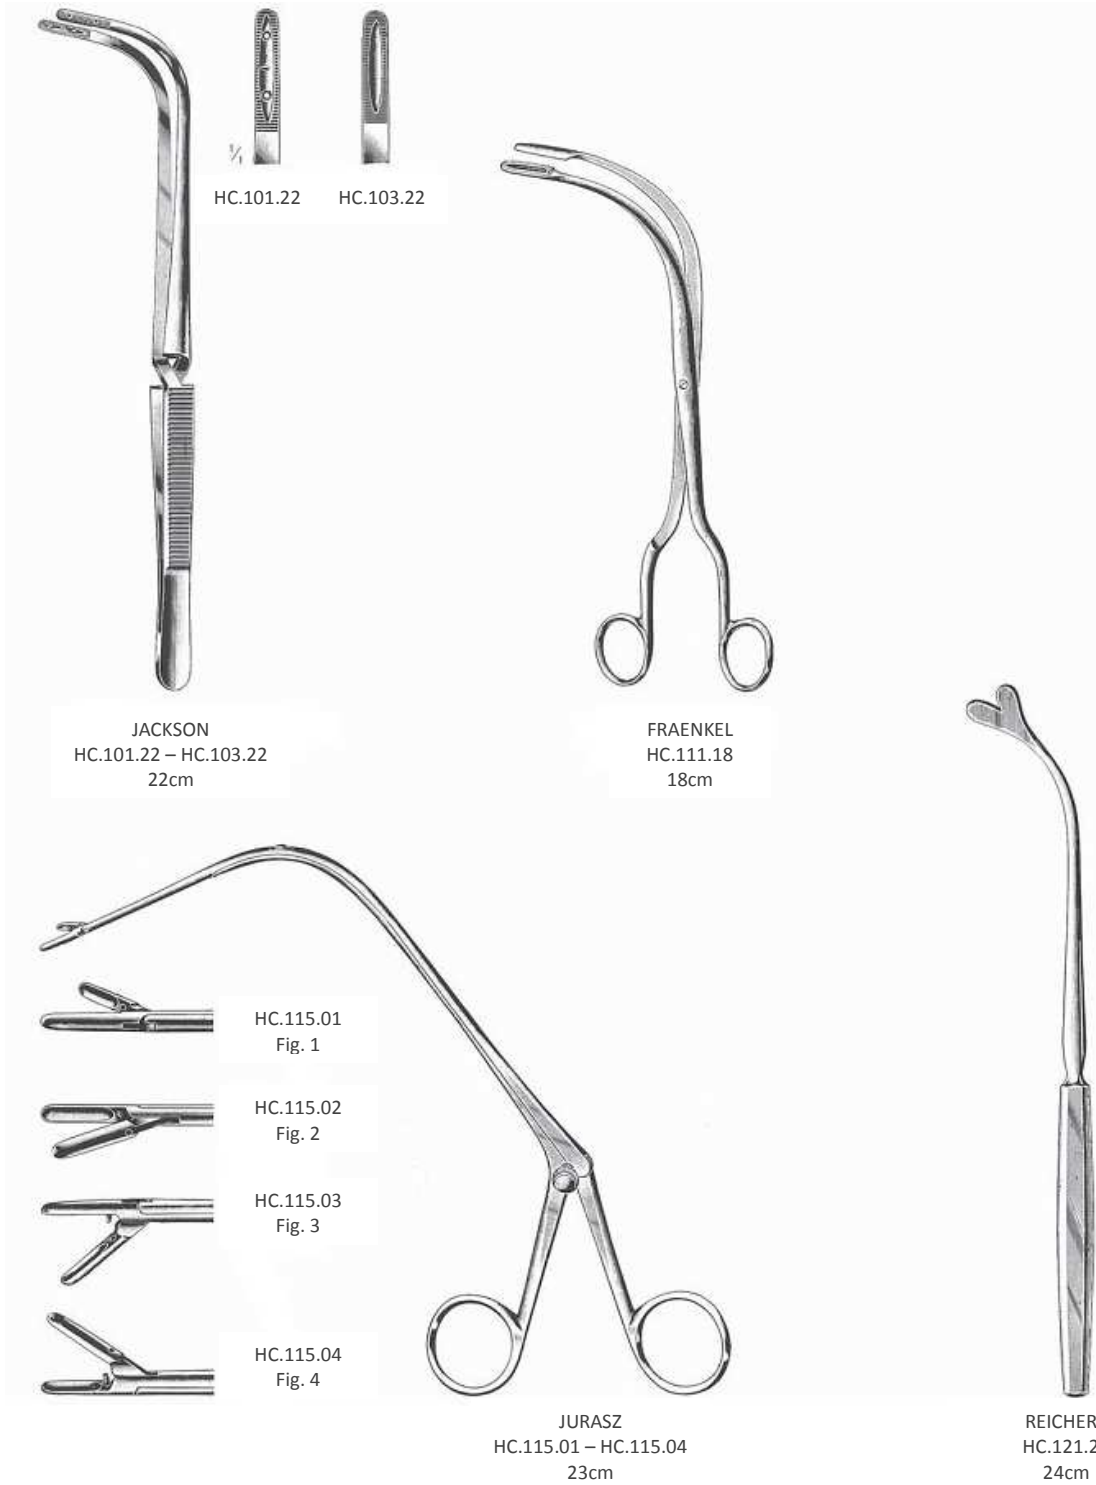

Larynx  
Laringe

HUBER  
HC.130.00

CM	BRUENINGS
20	HC.132.20
30	HC.132.30
40	HC.132.40
50	HC.132.50
60	HC.132.60

BRUENINGS  
HC.131.20  
20cm

FRAENKEL  
HC.150.00

SEIFFERT  
HC.152.00

FRAENKEL  
HC.154.00

SCHEINMANN  
HC.155.00

SCHEINMANN  
HC.157.00

BRUENINGS  
HC.158.02 – HC.158.03

BRUENINGS  
HC.160.02 – HC.160.03

SCHEINMANN  
HC.164.01

SCHEINMANN  
HC.164.02

LANGE  
HC.162.00

KRAUSE  
HC.164.01 – HC.164.02

KRAUSE  
HC.166.00

KRAUSE  
HC.166.00

CORDES  
HC.168.01 – HC.168.04

CORDES  
HC.168.01

CORDES  
HC.168.02

CORDES  
HC.168.03

CORDES  
HC.168.04

SCHUMACHER  
HC.170.00

CORDES  
HC.172.01 – HC.172.02