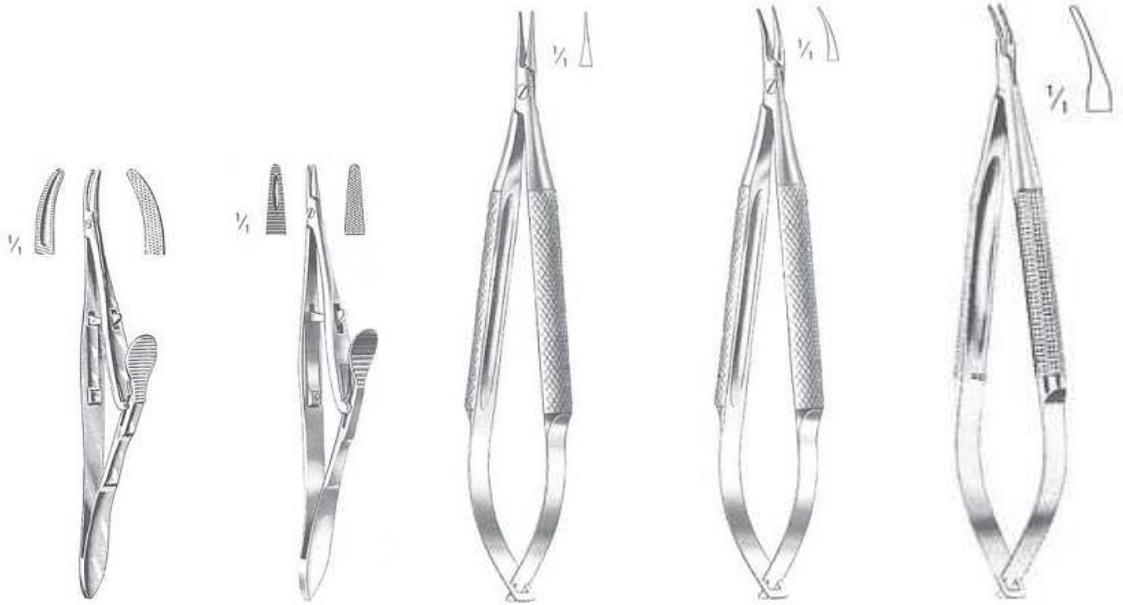

OLSEN-HEGAR
EE.410.14 14.0 cm EE.414.14TC
EE.410.18 18.0 cm EE.414.18TC

OLSEN-HEGAR
EE.420.17 17.0 cm EE.424.17TC

OLSEN-HEGAR
EE.420.17 17.0 cm EE.424.17TC

Vascular Surgery
Cirugía Vascular

cm DIETRICH
16.0 EE.444.16TC
18.0 EE.444.18TC
20.0 EE.444.20TC
23.0 EE.444.23TC
26.0 EE.444.26TC

Ophthalmology
Oftalmología

STEVENS
EE.610.11
11.0 cm

cm STEVENS
13.0 EE.612.13
15.0 EE.612.15

BOYNTON
EE.614.12
12.0 cm

ARRUGA 16.0 cm
EE.620.16 EE.624.16TC

KALT-ARRUGA
EE.627.14
14.0 cm

KALT
EE.628.14
14.0 cm

BARRAQUER
EE.650.10
10.0 cm

BARRAQUER
EE.651.10
10.0 cm

BARRAQUER 13.0 cm
EE.661.13 EE.665.13TC

CASTROVIEJO
EE.670.14 14.0 cm EE.671.14
EE.674.14 14.0 cm EE.675.14TC

CASTROVIEJO 13.0 cm
EE.680.13 EE.684.13TC