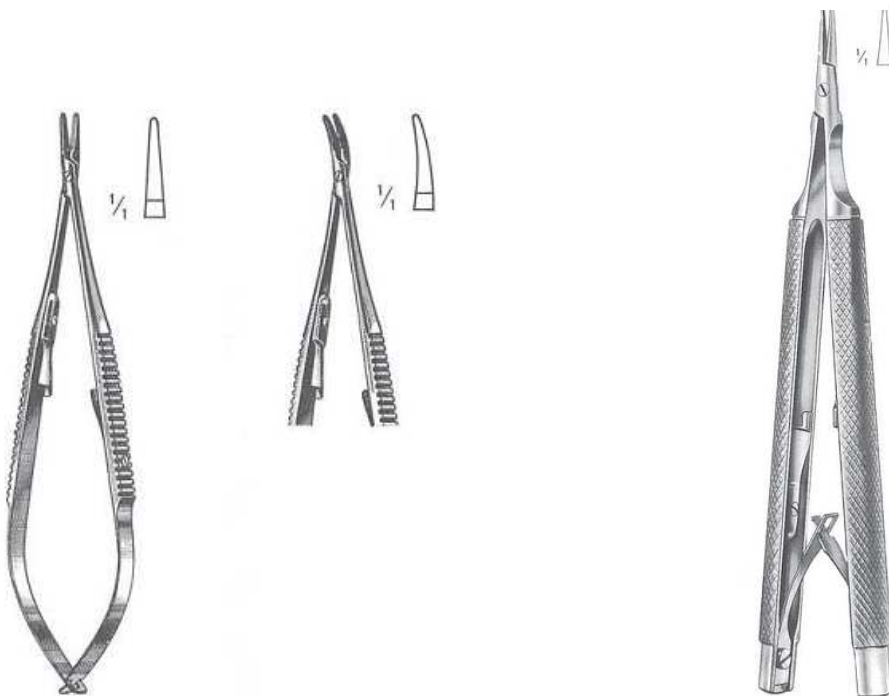

OLSEN-HEGAR
EE.410.14 14.0 cm EE.414.14TC
EE.410.18 18.0 cm EE.414.18TC

OLSEN-HEGAR
EE.420.17 17.0 cm EE.424.17TC

OLSEN-HEGAR
EE.420.17 17.0 cm EE.424.17TC

Vascular Surgery
Cirugía Vascular

cm DIETRICH
16.0 EE.444.16TC
18.0 EE.444.18TC
20.0 EE.444.20TC
23.0 EE.444.23TC
26.0 EE.444.26TC

Ophthalmology
Oftalmología

STEVENS
EE.610.11
11.0 cm

cm STEVENS
13.0 EE.612.13
15.0 EE.612.15

BOYNTON
EE.614.12
12.0 cm

ARRUGA 16.0 cm
EE.620.16 EE.624.16TC

KALT-ARRUGA
EE.627.14
14.0 cm

KALT
EE.628.14
14.0 cm

BARRAQUER
EE.650.10
10.0 cm

BARRAQUER
EE.651.10
10.0 cm

BARRAQUER 13.0 cm
EE.661.13 EE.665.13TC

CASTROVIEJO
EE.670.14 14.0 cm EE.671.14
EE.674.14 14.0 cm EE.675.14TC

CASTROVIEJO 13.0 cm
EE.680.13 EE.684.13TC